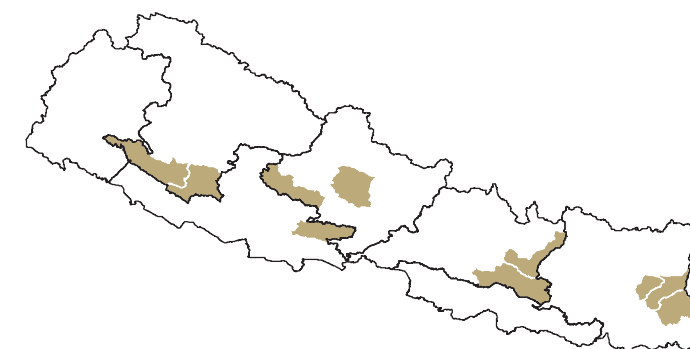

Overview

Beginning Friday, 11 August 2017 Nepal has experienced its worst rains in 15 years, resulting in large scale impacts on life, livelihood and infrastructure across 35 of Nepal's 75 districts.

131
people killed (MoHA)

32
people missing (MoHA)

30
people injured (MoHA)

301,000
households affected (est.) (NRCS)

45,000
households temporarily displaced (NRCS)

Affected Districts

Districts affected by flood

Districts affected by landslides

The boundaries and names shown and the designations used on this map do not imply official endorsement or acceptance by the United Nations.