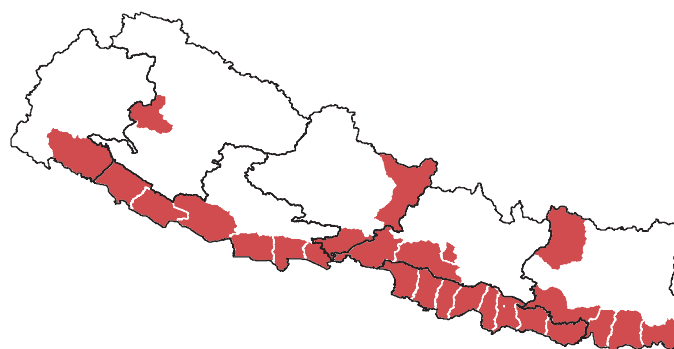

Overview

Beginning Friday, 11 August 2017 Nepal has experienced its worst rains in 15 years, resulting in large scale impacts on life, livelihood and infrastructure across 35 of Nepal's 75 districts.

131
people killed (MoHA)

32
people missing (MoHA)

30
people injured (MoHA)

301,000
households affected (est.) (NRCS)

45,000
households temporarily displaced (NRCS)

Affected Districts

Districts affected by flood

Districts affected by landslides

The boundaries and names shown and the designations used on this map do not imply official endorsement or acceptance by the United Nations.