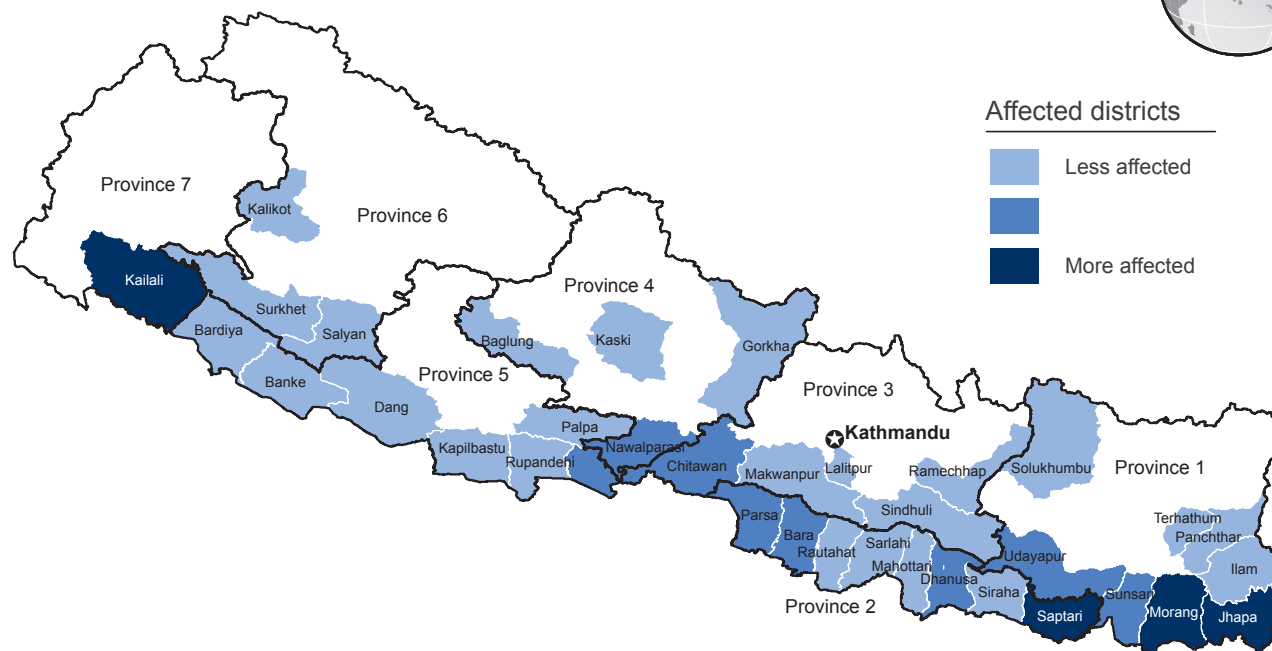

Overview

Beginning Friday, 11 August 2017 Nepal has experienced its worst rains in 15 years, resulting in large scale impacts on life, livelihood and infrastructure across 35 of Nepal's 75 districts.

131
people killed (MoHA)

32
people missing (MoHA)

30
people injured (MoHA)

301,000
households affected (est.) (NRCS)

45,000
households temporarily displaced (NRCS)

Affected Districts

Districts affected by flood

Districts affected by landslides

The boundaries and names shown and the designations used on this map do not imply official endorsement or acceptance by the United Nations.